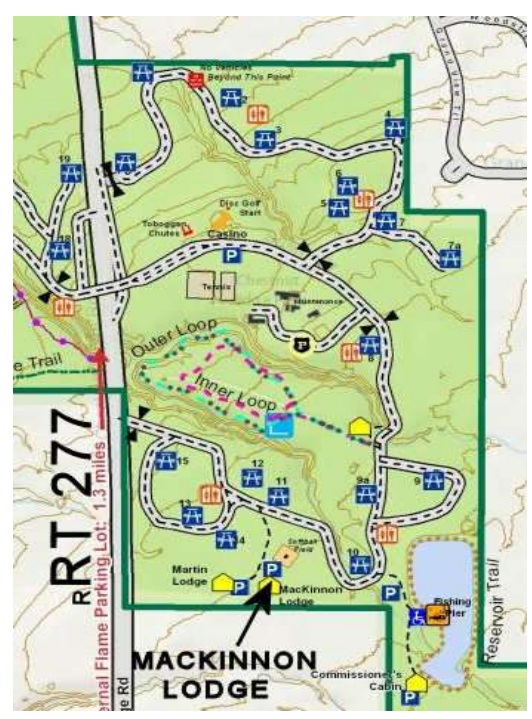

East Coast Reflector Meet 'N Greet

Friday, June 16th

1PM – 8PM

Mackinnon Lodge Shelter, Chestnut Ridge Park

6121 Chestnut Ridge Road

Orchard Park, NY 14127

42° 42.819' N / 78° 44.575' W

ADMISSION - \$25.00 (Cash or Check)
RSVP by June 8th
Chicken Dinner at 6PM by Weidner BBQ
(Pizza available for those with special diets)
Snacks, pop and bottled water throughout the day.

All Hams and their families are welcome.

Bring an outdoors chair.

Talk-In Station
146.52 Mhz FM
Simplex

Bring your radio equipment.